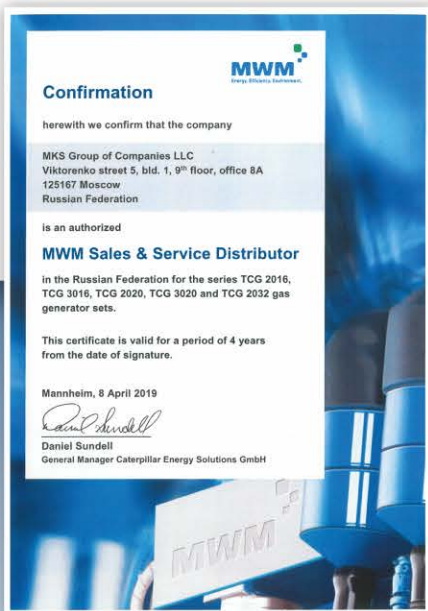

MKS® GROUP OF COMPANIES IS THE OFFICIAL MWM DEALER AND SERVICE PARTNER

The MKS® Group of companies is the official dealer and service partner of MWM®, one of the leading brands in the production of cogeneration units for autonomous power supply. Since 1871, MWM® engineers have been developing and producing high-performance gas engines and generator stations in Mannheim (Germany).

The status of the official dealership and service partnership of MWM® allows the MKS Group of Companies to solve whole complex of issues related to the sale and further technical support of the engines of this brand. All of the engineering staff of MKS® group passed certified training at the manufacturing plant in Germany. MKS® specialists can carry out commissioning of all levels of complexity. In addition, the status of the official dealer allowed MKS® Group of Companies to significantly shorten the delivery time of MWM equipment, and also to organize a spare parts warehouse for MWM® based on its own production facilities in Chelyabinsk city.

Caterpillar Energy Solutions GmbH